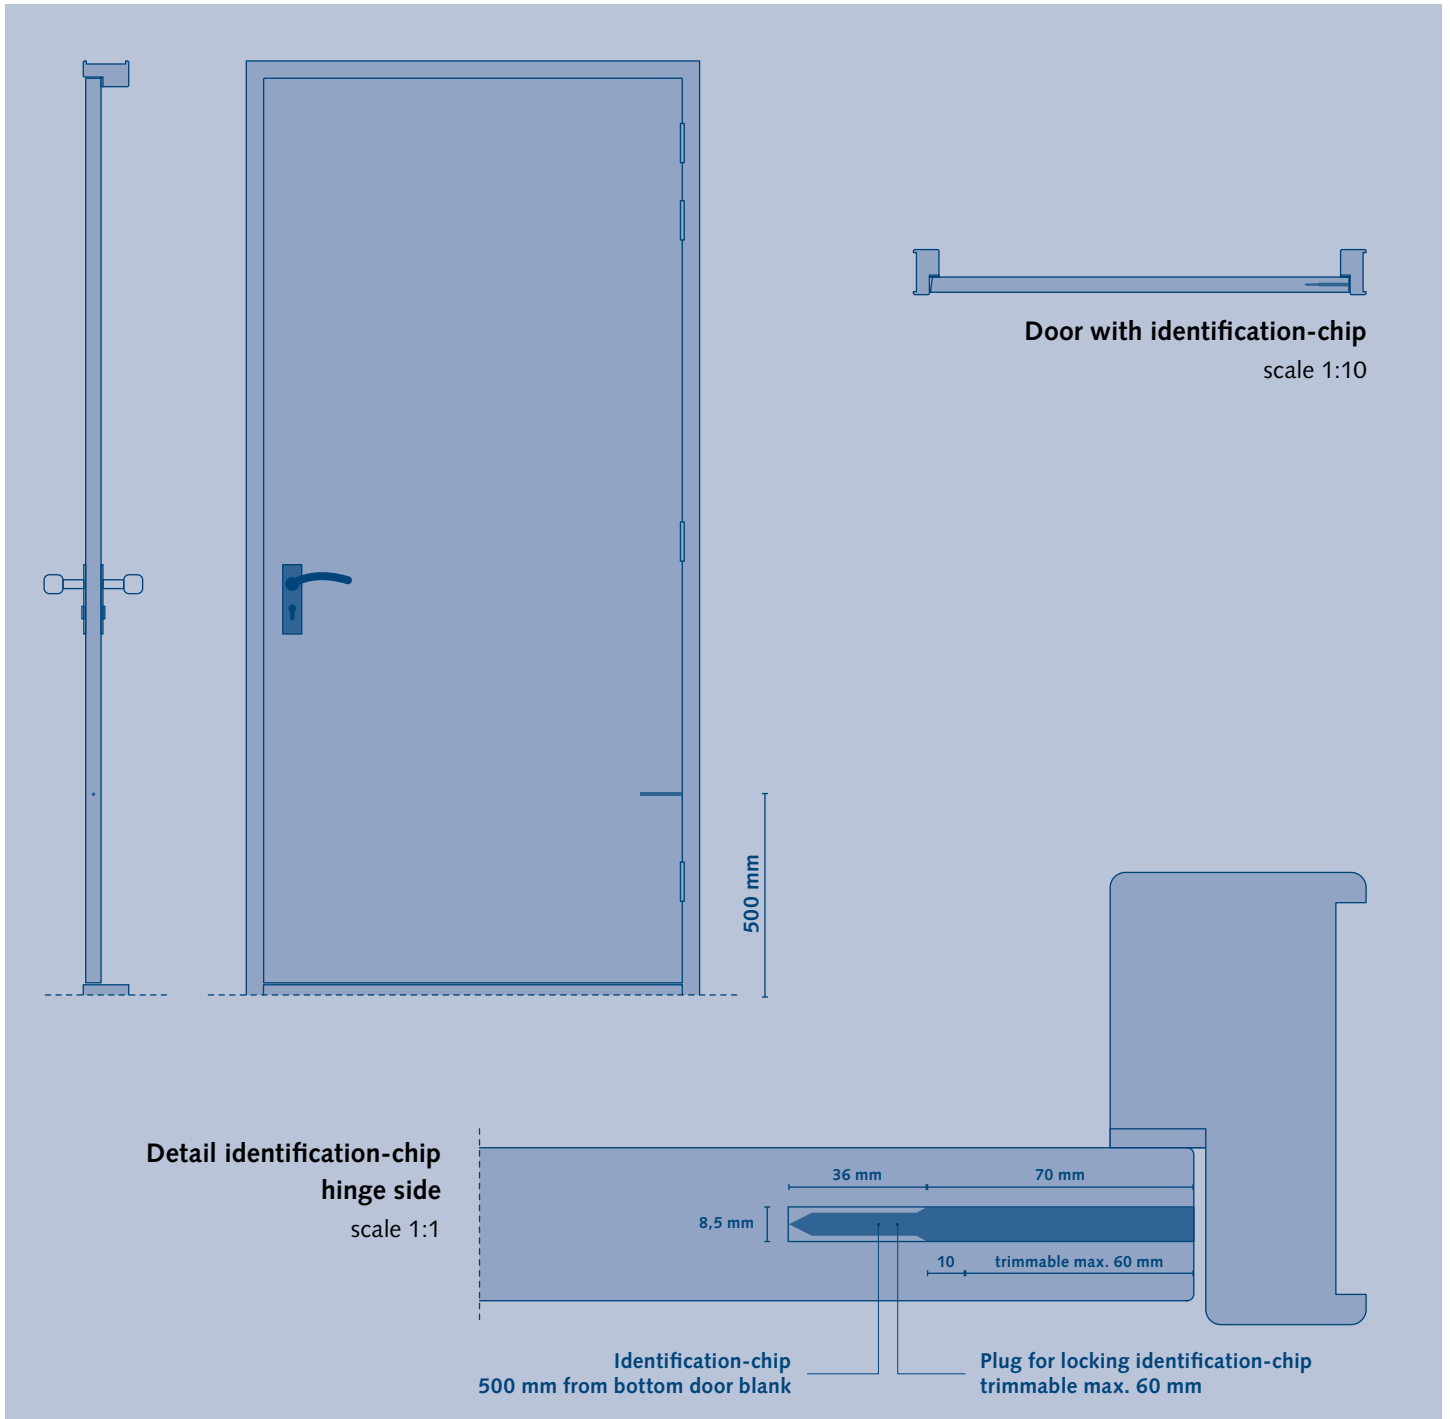

Mill Panel identification-chip

Rev. september 2012

wood panel technology

1e industrieweg 7
5451 GV Mill
the Netherlands

t 0031 - 485 - 44 24 40
f 0031 - 485 - 31 12 82
e info@millpanel.com
i www.millpanel.com